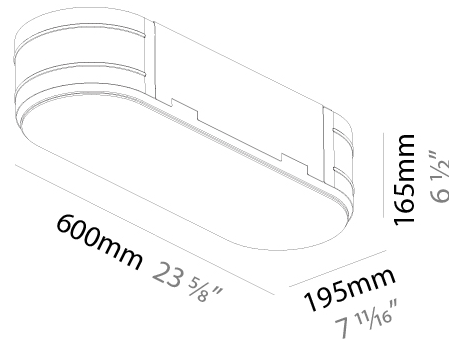

PHYSICAL

| |
|---|
| Shape: Oval |
| Length (mm): 930 |
| Length (in): 36 5/8 |
| Width (mm): 200 |
| Width (in): 7 7/8 |
| Height (mm): 120 |
| Height (in): 4 3/4 |
| Light Distribution: Direct |
| Weight (kg): 5.108 |
| Weight (lbs): 11.24 |
| Diffuser: PMMA - Opal or Micro-Prism |
| Fixture Finish: SSR / BKV / CWI / CRY / HAB / UFT / ITA / RUA / FTG / MYG / LOD / PUS / FRO / FUP / KIA / POP / BLS / SPG / MEY / GOH / GUM / CHC / COM / ABZ / JAG / OBR / MOS / ROR |
| Fixture Material: Extruded Aluminum / Steel |

OPTICAL

RATINGS AND CERTIFICATIONS

Certified By: Certified for North American Standards
 IP rating: IP20

| |
|-----------|
| PROJECT |
| TYPE |
| SPECIFIER |
| QUANTITY |
| DATE |

635mm x 230mm
25" x 9 1/16"